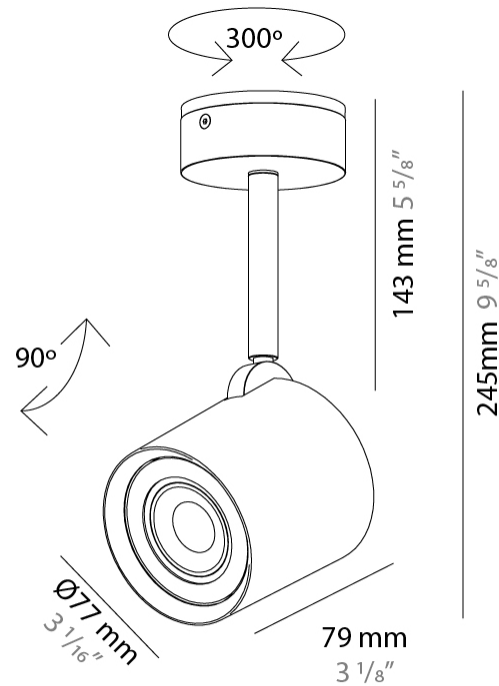

PROJECT
TYPE
SPECIFIER
QUANTITY
DATE

KRONN SINGLE SURFACE

D92078-

base number   Finish
Options

1. To build a product code in our configurator select the specify button on the base model # product page
2. To build a manual product code on this datasheet choose from the options listed below in blue font and add the suffix to the base model #

GENERAL

Series: Kronn
Subseries: Kronn Single
Brand: Milan
Division: Design
Mounting Type: Surface
Mounting Location: Ceiling
Subcategory: Spots

PHYSICAL

Shape: Cylinder
Diameter (mm): 77
Diameter (in): 3 1/32
Length (mm): 79
Length (in): 3 1/8
Height (mm): 245
Height (in): 9 5/8
Light Distribution: Adjustable / Direct
Fixture Finish: [CHR](#) / [MWL](#) / [MBQ](#)
Fixture Material: Extruded Aluminum

ELECTRICAL

Number of Lamps: 1
Lamp Type: LED Retrofit
Bulb Included: Bulb Not Included
Max. Wattage Per Lamp (W): 5 / 75
Lamp Base: GU10
Input Voltage (V): 120

LED

OPTICAL

RATINGS AND CERTIFICATIONS

Certified By: Certified for North American Standards
IP rating: IP20