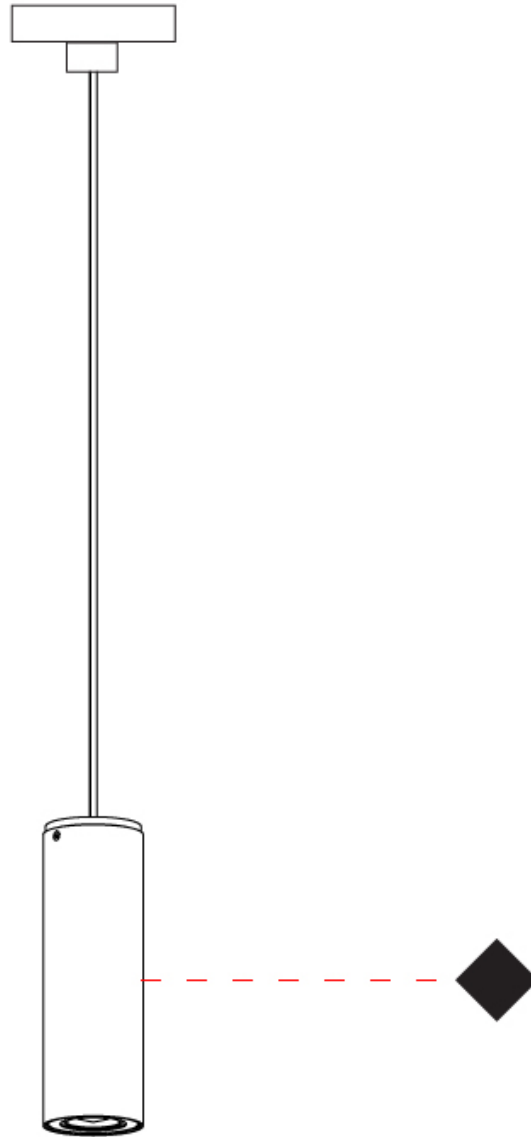

KRONN SINGLE SUSPENSION

D91130-

PROJECT _____

TYPE _____

SPECIFIER _____

QUANTITY _____

DATE _____

D